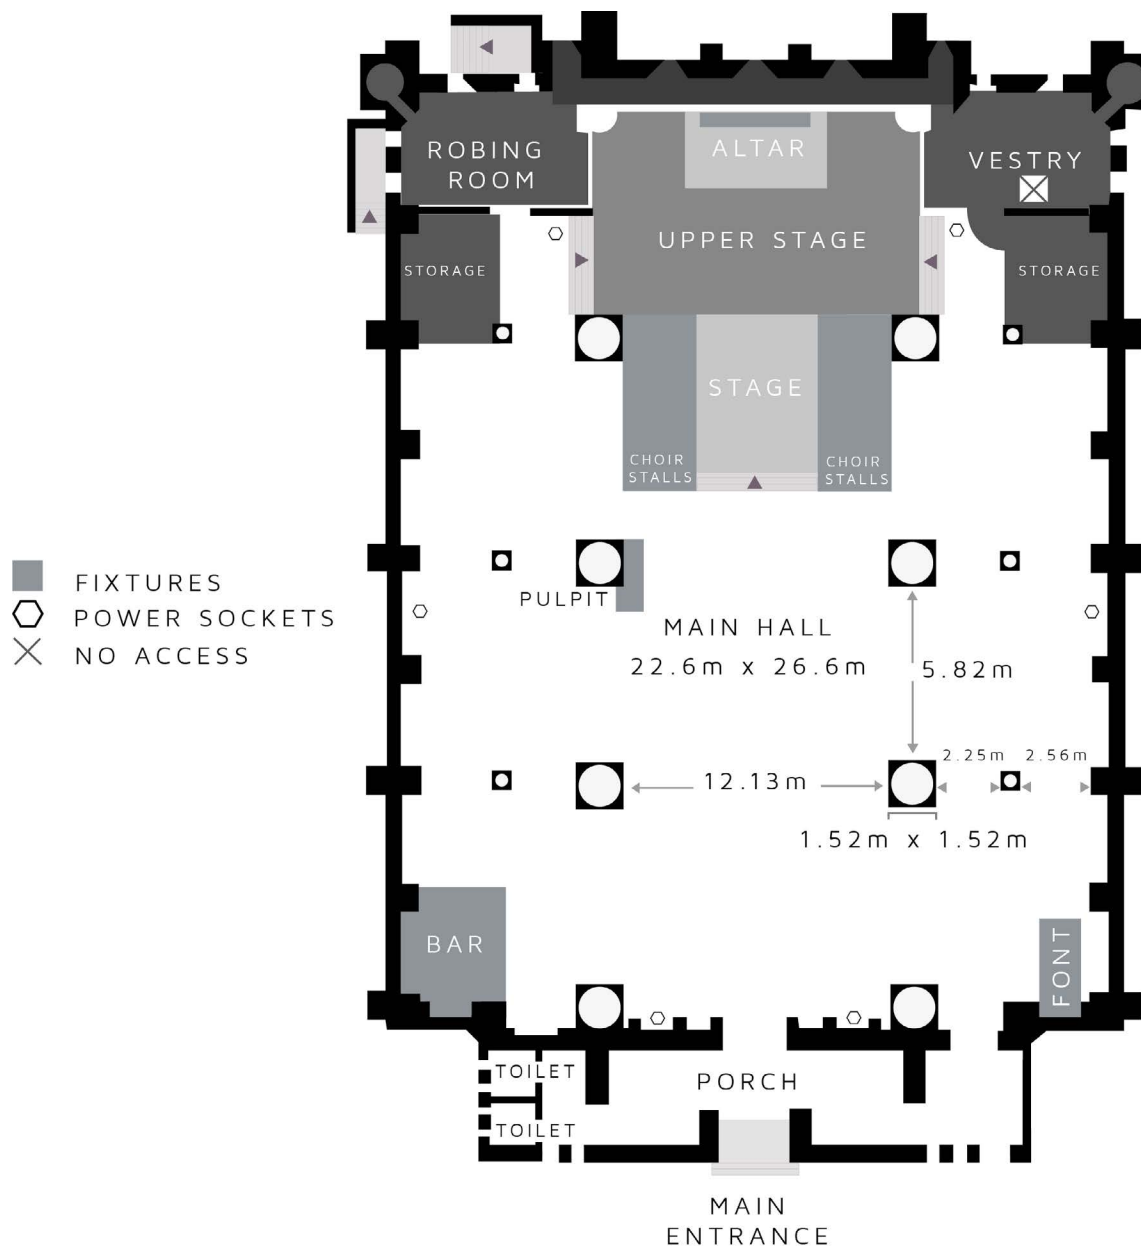

FLOOR PLAN

To book, arrange a viewing or for more information contact
Liz Ainge on 07541 765286