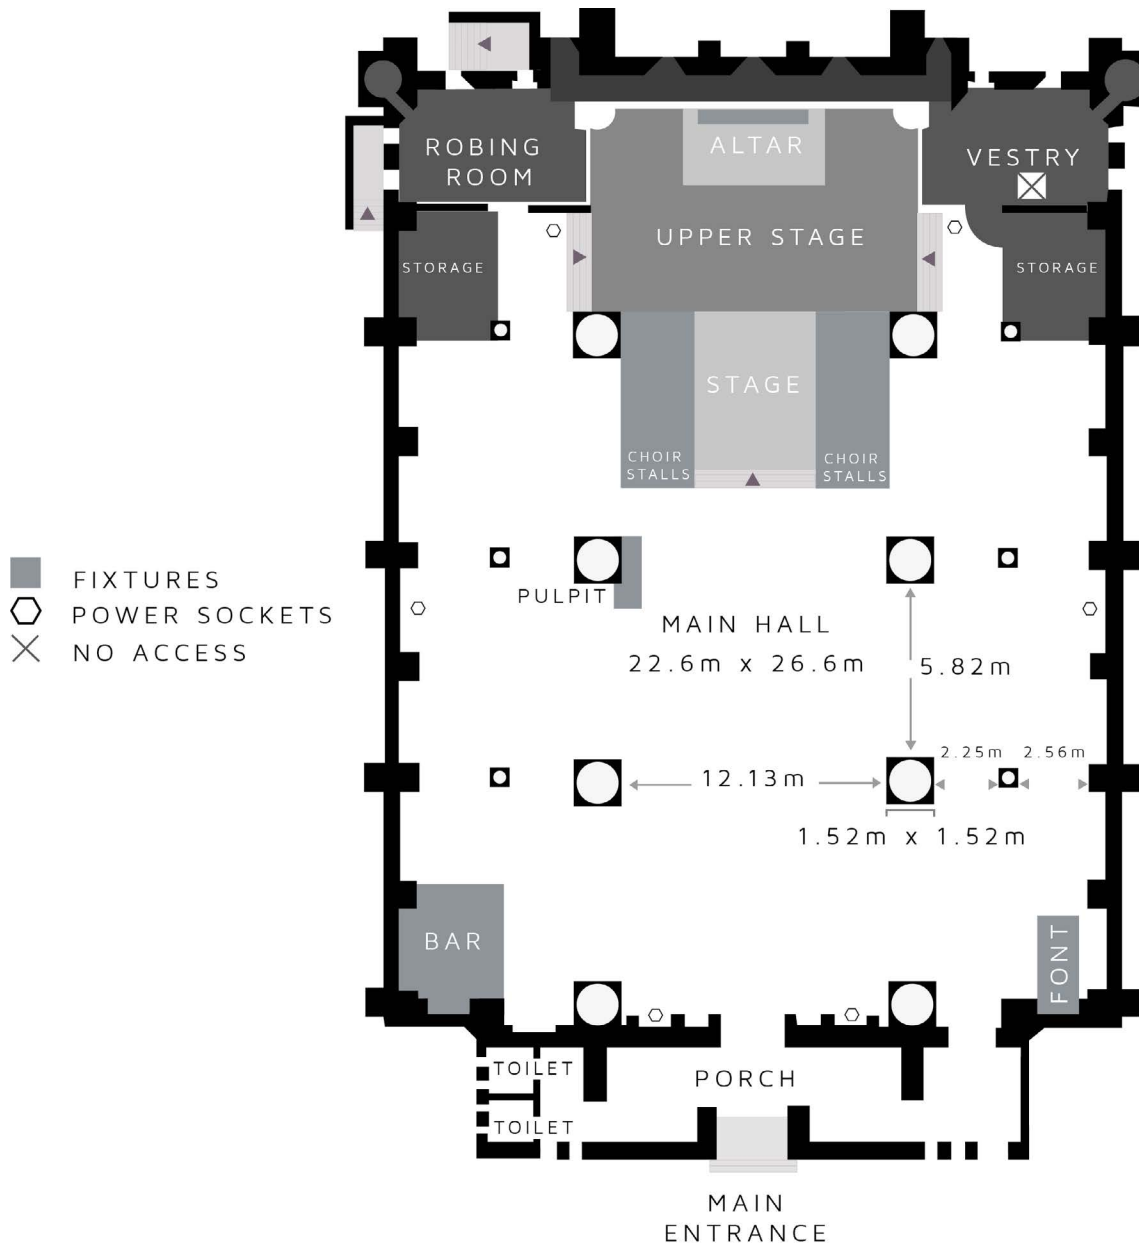

**FLOOR PLAN**

To book, arrange a viewing or for more information contact  
Liz Ainge on 07541 765286